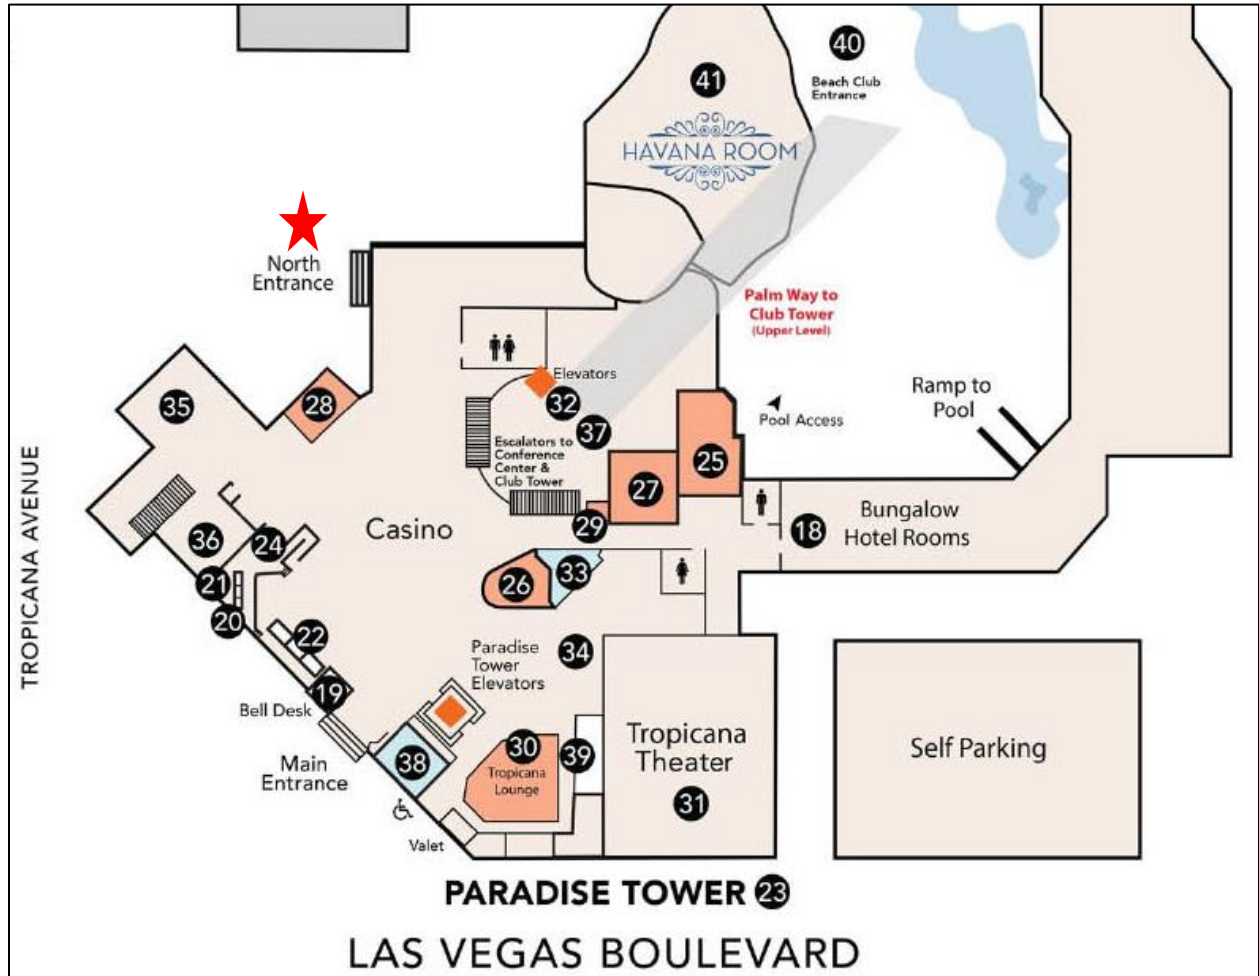

## Tropicana - North Entrance

If you're coming from within the hotel, take elevators to the casino floor and follow hotel signs to the North Entrance/North Valet. The buses will pull under the porte cochere.

Tropicana Pick Up/Drop Location