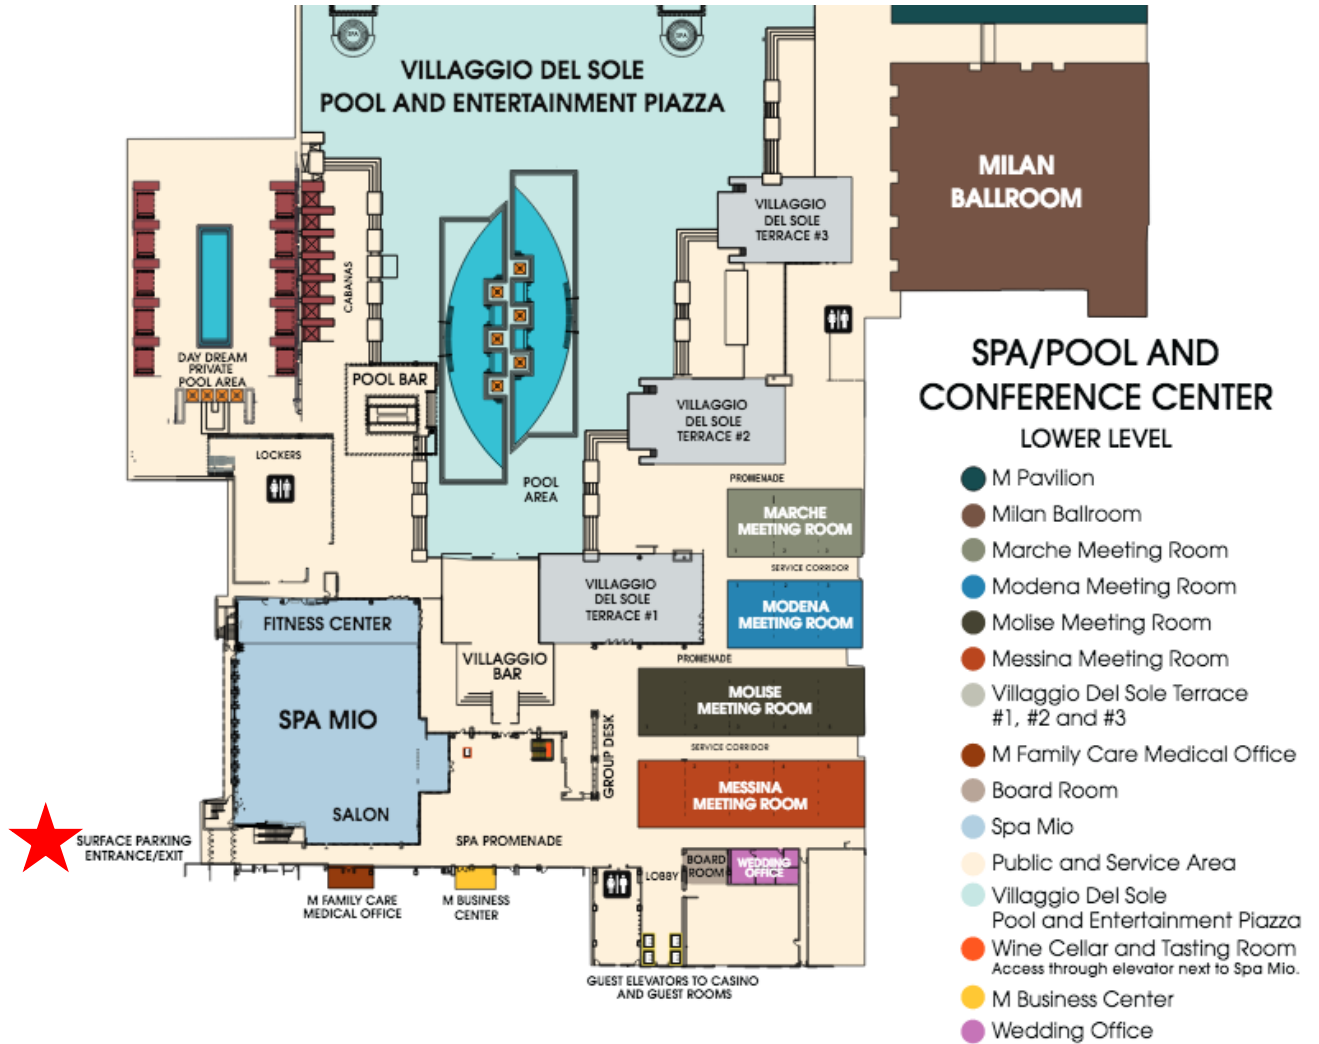

M Resort

Make your way to the Spa Promenade (on the same level as the Group Desk) and proceed toward the exit next to Spa Mio (on the salon side). The bus will pull up to the curb outside the doors.

M Resort Pick up/Drop Location